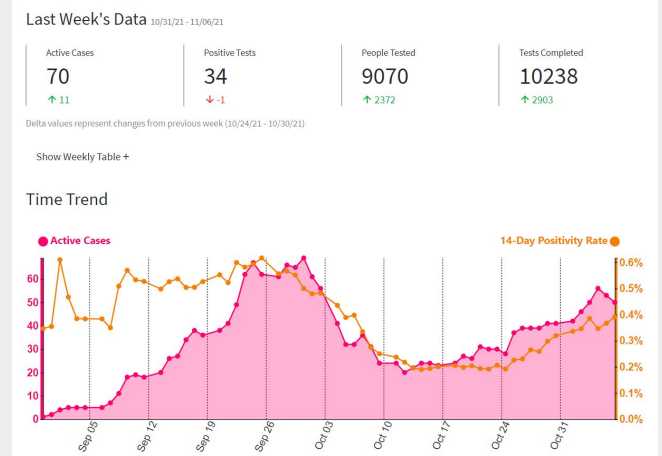

COVID Updates:

County guidelines:

Get vaccinated and get tested if you are feeling sick

Masks:

Encouraged to wear them inside

Testing:

Testing is available 7 days a week, more information is available on the County website

Vaccines:

Booster shots are recommended for certain populations every 6 months, more details are on the County website.

PCS Covid Policies

Masks:

Must be worn indoors at all times and are optional outdoors

Distancing:

At least 3 feet between people is required

Testing:

Testing is available to those older than 13 can opt in for testing on Tuesdays and Fridays

Santa Cruz County:

Current Santa Cruz County cases: 337