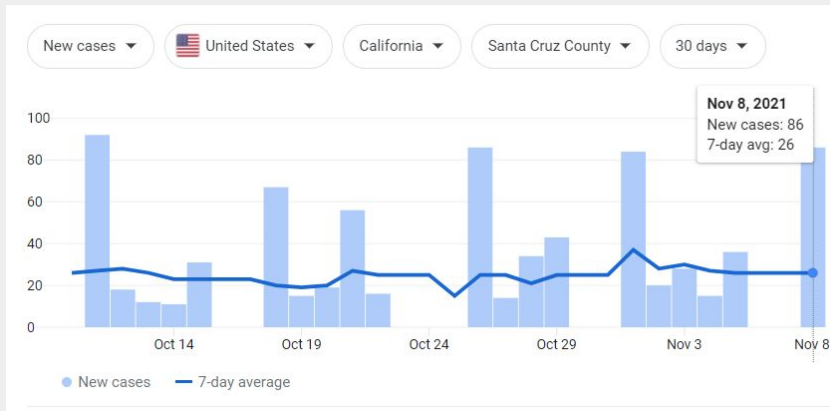

COVID Updates:

County guidelines:

Get vaccinated and get tested if you are feeling sick

Masks:

Encouraged to wear them inside

Testing:

Testing is available 7 days a week, more information is available on the County website

Vaccines:

Booster shots are recommended for certain populations every 6 months, more details are on the County website.

PCS Covid Policies

Masks:

Must be worn indoors at all times and are optional outdoors

Distancing:

At least 3 feet between people is required

Testing:

Testing is available to those older than 13 can opt in for testing on Tuesdays and Fridays

Santa Cruz County:

Current Santa Cruz County cases: 337